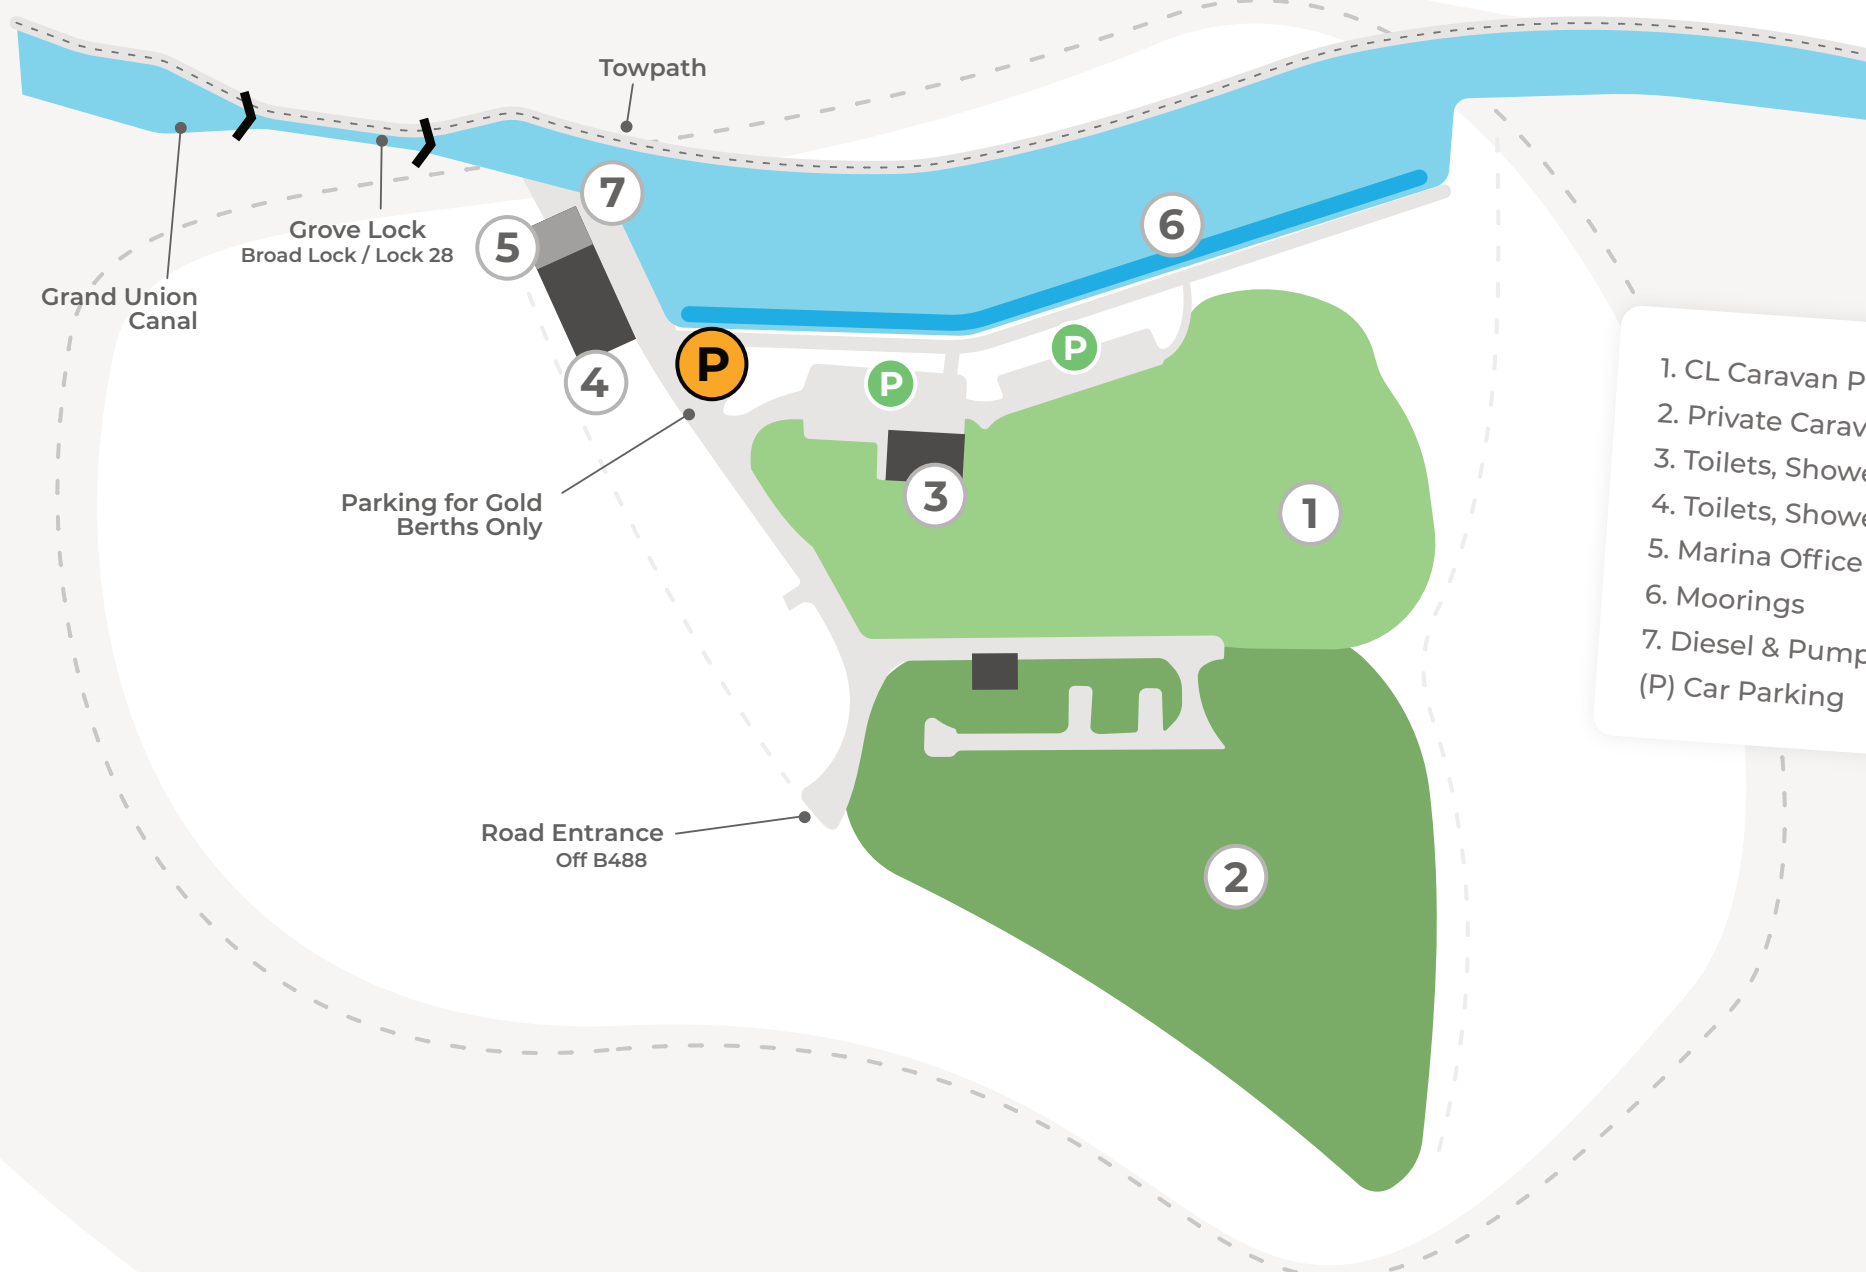

# Grove Lock Marina Site Map

← Towards Fenny Stratford

→ Towards Marsworth Junction

- 1. CL Caravan Pitches
- 2. Private Caravan Pitches
- 3. Toilets, Showers & Wash Up
- 4. Toilets, Showers & Wash Up
- 5. Marina Office
- 6. Moorings
- 7. Diesel & Pumpout Area
- (P) Car Parking